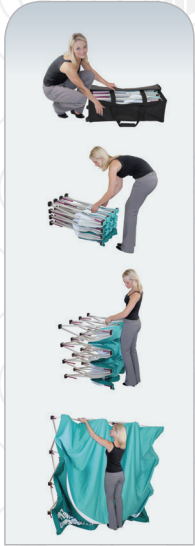

GO BIG. GO ALLEGRA

WITH END CAPS

**TENSION
FABRIC
POP-UP
$1199**

Tension fabric displays can be set up in seconds. The heavy-duty frame holds a durable, stretch fabric graphic mural. Attach the graphic, expand the frame and you're done. Wheeled fabric bag is included.

1. **Size:** Model 3 x 3 measures 89" x 89"
   Options: Two halogen lights add $189
   Full fitted (end caps) add $199
   Model 4 x 3 (118" x 89") available for $1299

*includes printed graphics design extra